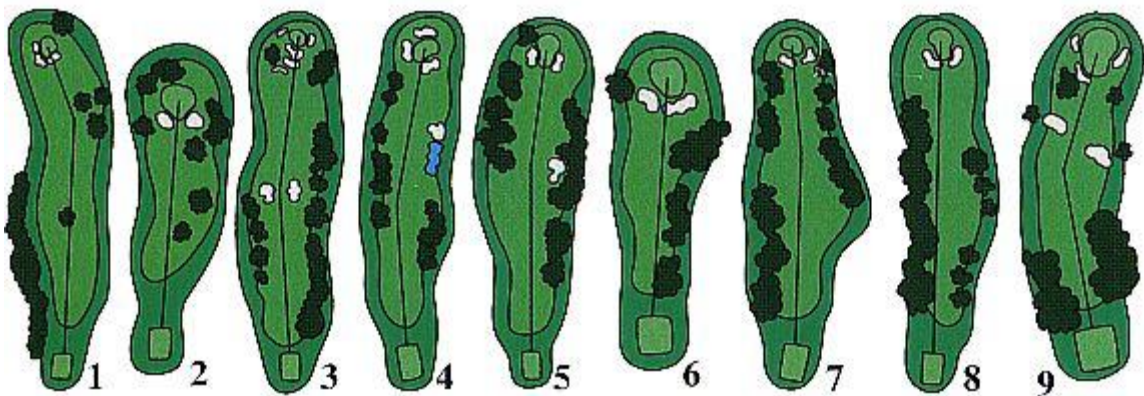

Tee Times will be limited to the first 32 members
Who send the fees to:

GHGC c/o DeWees
516 S. Catalina #B
Redondo Beach, CA 90277

First tee time is 9:00 AM

Dress Code:

Collared Shirts only (guys & gals)
No Denim
No Metal spikes
No cut-offs

The Course Layout and Scorecard

Holes 1 - 9

Hole	Slope Rating	1	2	3	4	5	6	7	8	9	Out
Blue	129 / 71.3	487	181	469	340	386	171	374	396	326	3130
White	127 / 70.2	473	161	462	324	366	155	362	389	310	3002
Gold	122 / 68.5	444	152	450	311	341	143	351	373	303	2868
Par		5	3	5	4	4	3	4	4	4	36
Mens' HDCP		17	11	15	7	3	13	5	1	9	
Ladies' HDCP	125 / 73.9	5	17	1	11	9	15	7	3	13	

The Course Layout and Scorecard

Holes 10 - 18

Hole	Slope Rating	10	11	12	13	14	15	16	17	18	In
Blue	129 / 71.3	136	395	300	458	538	337	533	162	441	3300
White	127 / 70.2	128	384	290	448	527	322	526	144	430	3199
Gold	122 / 68.5	121	370	280	427	515	277	520	132	418	3070
Par		3	4	4	4/5	5	4	5	3	4/5	36/38
Mens' HDCP		18	2	16	6	12	10	8	14	4	
Ladies' HDCP	125 / 73.9	16	2	12	10	6	14	4	18	8	