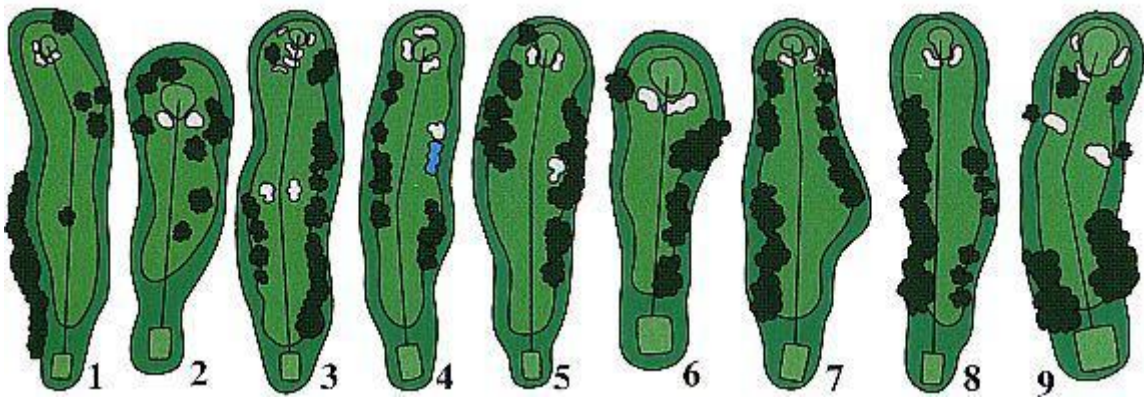

Tee Times will be limited to the first 24 members
Who send the fees to:

GHGC:
18411 Crenshaw Blvd, Suite 252
Torrance, CA 90504

First tee time is 9:00 AM

Dress Code:

Collared Shirts only (guys & gals)
No Denim
No Metal spikes
No cut-offs

The Course Layout and Scorecard

Holes 1 - 9

Hole	Slope Rating	1	2	3	4	5	6	7	8	9	Out
Blue	129 / 71.3	487	181	469	340	386	171	374	396	326	3130
White	127 / 70.2	473	161	462	324	366	155	362	389	310	3002
Gold	122 / 68.5	444	152	450	311	341	143	351	373	303	2868
Par		5	3	5	4	4	3	4	4	4	36
Mens' HDCP		17	11	15	7	3	13	5	1	9	
Ladies' HDCP	125 / 73.9	5	17	1	11	9	15	7	3	13	

The Course Layout and Scorecard

Holes 10 - 18

Hole	Slope Rating	10	11	12	13	14	15	16	17	18	In
Blue	129 / 71.3	136	395	300	458	538	337	533	162	441	3300
White	127 / 70.2	128	384	290	448	527	322	526	144	430	3199
Gold	122 / 68.5	121	370	280	427	515	277	520	132	418	3070
Par		3	4	4	4/5	5	4	5	3	4/5	36/38
Mens' HDCP		18	2	16	6	12	10	8	14	4	
Ladies' HDCP	125 / 73.9	16	2	12	10	6	14	4	18	8	